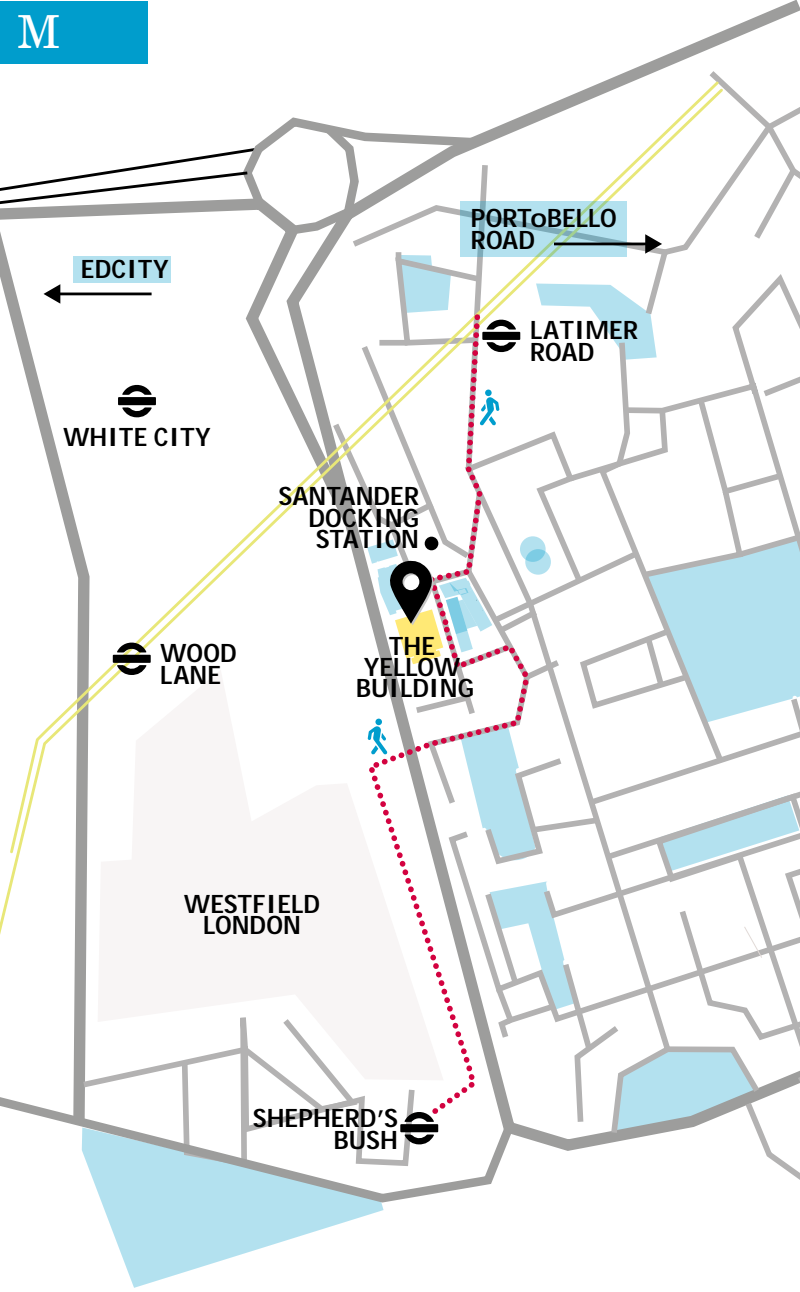

## The Yellow Building, 1 Nicholas Road, London, W11 4AN

### H

Get Me There [Citymapper](#) →

**Latimer Road**  
 2 ...  
 &  
 3-4

**Shepherd's Bush**  
 (C ...  
 2)  
 12 15

**H** ...  
 Bt ...

N ... D ...  
 F ... R ...  
 B ...  
 F ... R ...  
 I ...